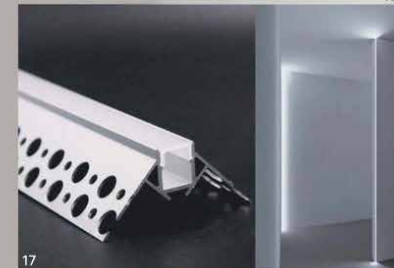

HOUSES

Australian Residential Architecture and Design

BROADEN YOUR HORIZONS

Brilliant ideas for
new ways of living